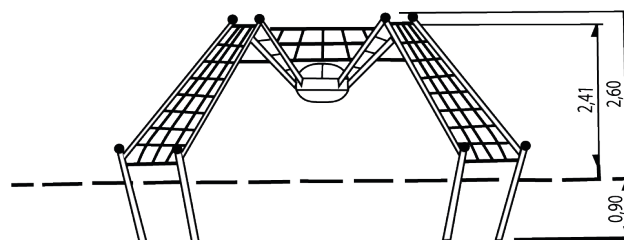

Space requirement	min. 7 x 9 m	
Surface requirement	We recommend a rubber surface. Alternatives can be sand.	
Power supply	input: 100 - 240V AC output: 24v DC	
Power consumption	Estimated daily: 140 W*	
Durability	Designed for permanent outdoors use and to be sturdy against impact and misuse.	
Setup	Not customizable	
Guarantee	Electronics:	2 years
	Steel:	5 years
Materials	Steel:	Stainless Steel
	Net:	Combi Rope
	Body:	ABS
	Sensor:	12 Sensors WiFi

Sound/ Music

Learning

SCAN ME

Example of setup*

* Depending on site configuration

PlayAlive Spider is built like a traditional stainless steel climbing frame, but with 12 built-in sensors to motivate more play and active learning.

PlayAlive Spider is itself a beautiful sculpture that, by its very shape alone, adds a new dimension to the playground or urban space. Children of all ages want to explore the play possibilities and the adaptive games ensure that they play more.