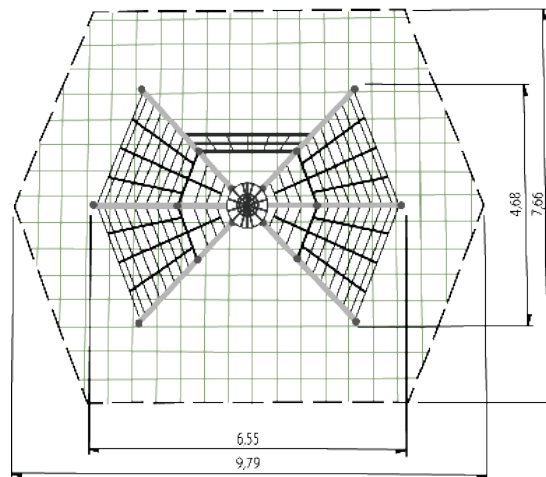

SPIDER

Version 1.0

Age group
+ 4 years

Dimension
min. 63 m²

Amount of
players
up to 8

Active Learning*
Can be added.

Product data

Space requirement	min. 7 x 9 m	
Surface requirement	We recommend a rubber surface. Alternatives can be sand.	
Power supply	input: 100 - 240V AC output: 24v DC	
Power consumption	Estimated daily: 140 W*	
Durability	Designed for permanent outdoors use and to be sturdy against impact and misuse.	
Setup	Not customizable	
Guarantee	Electronics:	2 years
	Steel:	5 years
Materials	Steel:	Stainless Steel
	Net:	Combi Rope
	Body:	ABS
	Sensor:	12 Sensors WiFi

Color option **

* Average daily consumption for 2 hours play / 22 h sleep mode

** opportunity for custom color, please contact PlayAlive for options

Activities

Movement

Teamwork

Thinking

Strategy

Sound/ Music

Learning

SCAN ME