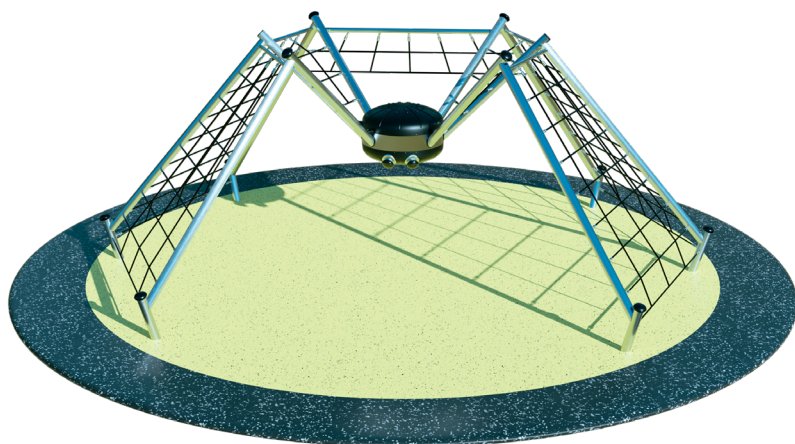

SPIDER

Version 1.0

Age group
+ 4 years

Dimension
min. 63 m²

Amount of
players
up to 8

Active Learning*
Can be added.

Example of setup*
* Depending on site configuration

Product data

Space requirement	min. 7 x 9 m	
Surface requirement	We recommend a rubber surface. Alternatives can be sand.	
Power supply	input: 100 - 240V AC output: 24v DC	
Power consumption	Estimated daily: 140 W*	
Durability	Designed for permanent outdoors use and to be sturdy against impact and misuse.	
Setup	Not customizable	
Guarantee	Electronics:	2 years
	Steel:	5 years
Materials	Steel:	Stainless Steel
	Net:	Combi Rope
	Body:	ABS
	Sensor:	12 Sensors WiFi

Sound/ Music

Learning

SCAN ME

Example of setup*

* Depending on site configuration

PlayAlive Spider is built like a traditional stainless steel climbing frame, but with 12 built-in sensors to motivate more play and active learning.

PlayAlive Spider is itself a beautiful sculpture that, by its very shape alone, adds a new dimension to the playground or urban space. Children of all ages want to explore the play possibilities and the adaptive games ensure that they play more.