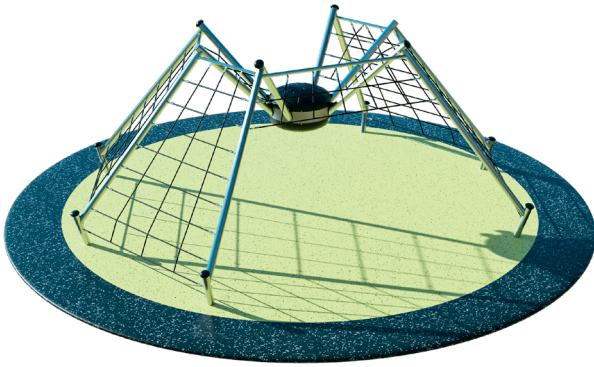

Space requirement	min. 7 x 9 m	
Surface requirement	We recommend a rubber surface. Alternatives can be sand.	
Power supply	input: 100 - 240V AC output: 24v DC	
Power consumption	Estimated daily: 140 W*	
Durability	Designed for permanent outdoors use and to be sturdy against impact and misuse.	
Setup	Not customizable	
Guarantee	Electronics:	2 years
	Steel:	5 years
Materials	Steel:	Stainless Steel
	Net:	Combi Rope
	Body:	ABS
	Sensor:	12 Sensors WiFi

Sound/ Music

Learning

SCAN ME

Example of setup*

* Depending on site configuration

PlayAlive Spider is built like a traditional stainless steel climbing frame, but with 12 built-in sensors to motivate more play and active learning.

PlayAlive Spider is itself a beautiful sculpture that, by its very shape alone, adds a new dimension to the playground or urban space. Children of all ages want to explore the play possibilities and the adaptive games ensure that they play more.